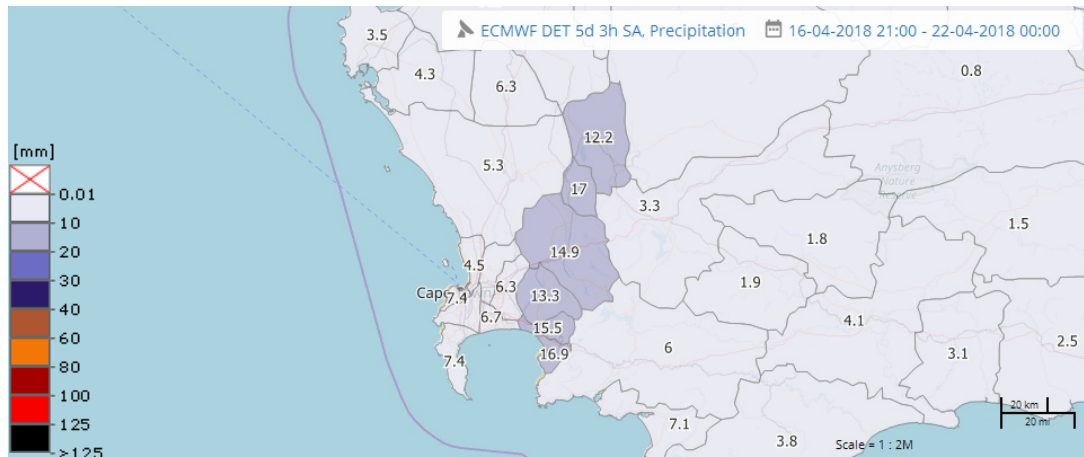

## Introduction

In this R4A Daily Weather Report, detailed weather forecast is displayed for your farm. As centre of your farm, we used the following coordinates: -34.13 (lat), 18.99 (lon)

## Weather Forecast 5d - Global overview

Figure 1: Rainfall forecast for the area of your farm.

The precipitation forecast sum is received from the ECMWF DET 5d forecast. The ECMWF DET weather model has a spatial resolution of 0.125° and a temporal resolution of 3h.

## Weather Forecast 5d - Detailed overview

the following chart, an overview of the rainfall forecast for your farm is visualised.

Figure 2: The forecasted precipitation (mm) per 3 hours at your farm.