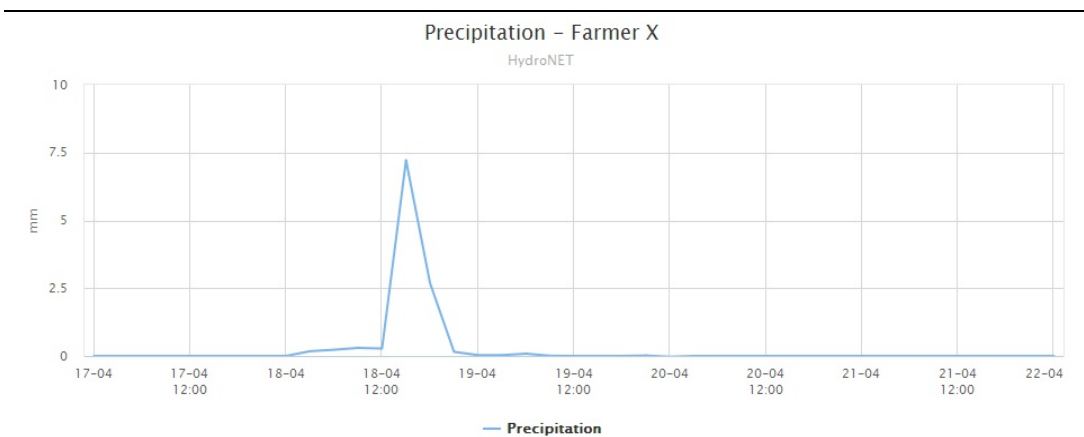

## Weather Forecast 5d - Global overview

Figure 1: Rainfall forecast for the area of your farm.

The precipitation forecast sum is received from the ECMWF DET 5d forecast. The ECMWF DET weather model has a spatial resolution of 0.125° and a temporal resolution of 3h.

## Weather Forecast 5d - Detailed overview

the following chart, an overview of the rainfall forecast for your farm is visualised.

Figure 2: The forecasted precipitation (mm) per 3 hours at your farm.